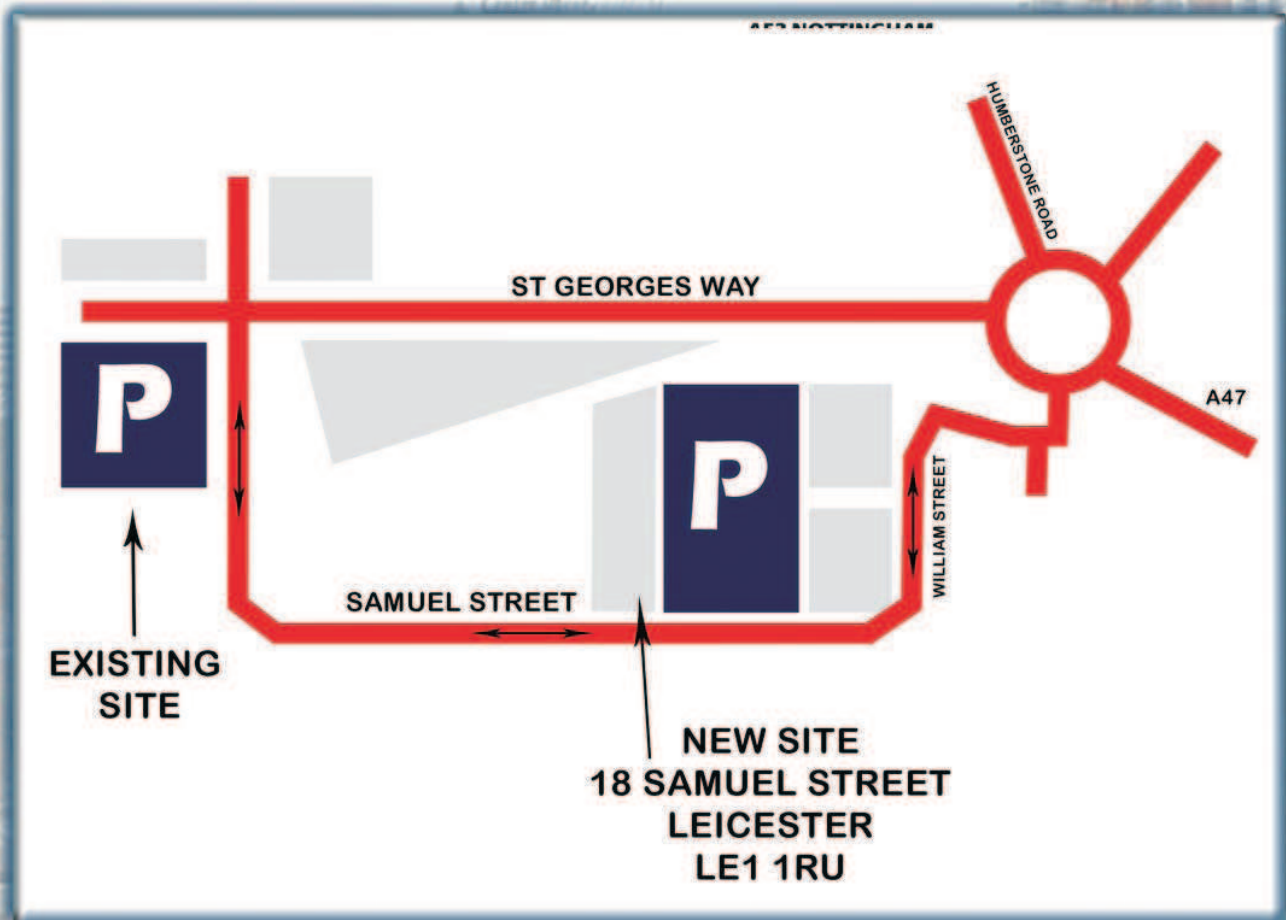

POCHIN

POCHIN

WHERE TO FIND US

FOR FURTHER DETAILS PLEASE CONTACT

dean.smith@robertpochin.co.uk

18 SAMUEL STREET, LEICESTER.

LE1 1 RU. TEL : 0116 2623419